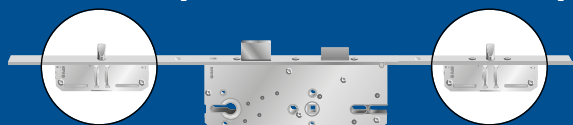

Brandwerend 30' met cilinder 3-punt sluiting Coupe feu 30' serrure cylindre 3-points

3-punt cilinderslot KfV
Safety related requirement of
DIN 18251, table 4, class 4
Serrure cylindre 3-points KfV