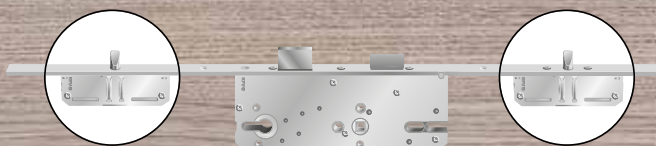

Brandwerend 30' met cilinder 3-punt sluiting Coupe feu 30' serrure cylindre 3-points

3-punt cilinderslot KFV

Safety related requirement of DIN 18251, table 4, class 4

Serrure cylindre 3-points KFV