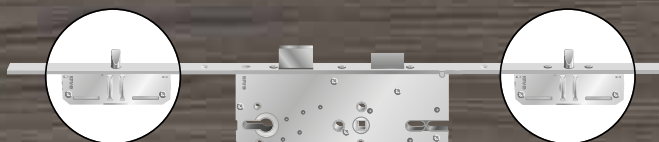

Brandwerend 30' met cilinder 3-punt sluiting Coupe feu 30' serrure cylindre 3-points

3-punt cilinderslot KfV

Safety related requirement of DIN 18251, table 4, class 4

Serrure cylindre 3-points KfV