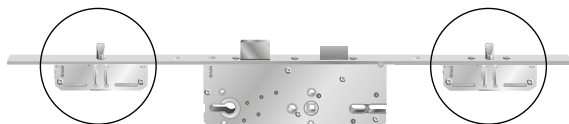

Brandwerend 30' met cilinder 3-punt sluiting Coupe feu 30' serrure cylindre 3-points

3-punt cilinderslot KFV
Safety related requirement of
DIN 18251, table 4, class 4
Serrure cylindre 3-points KFV